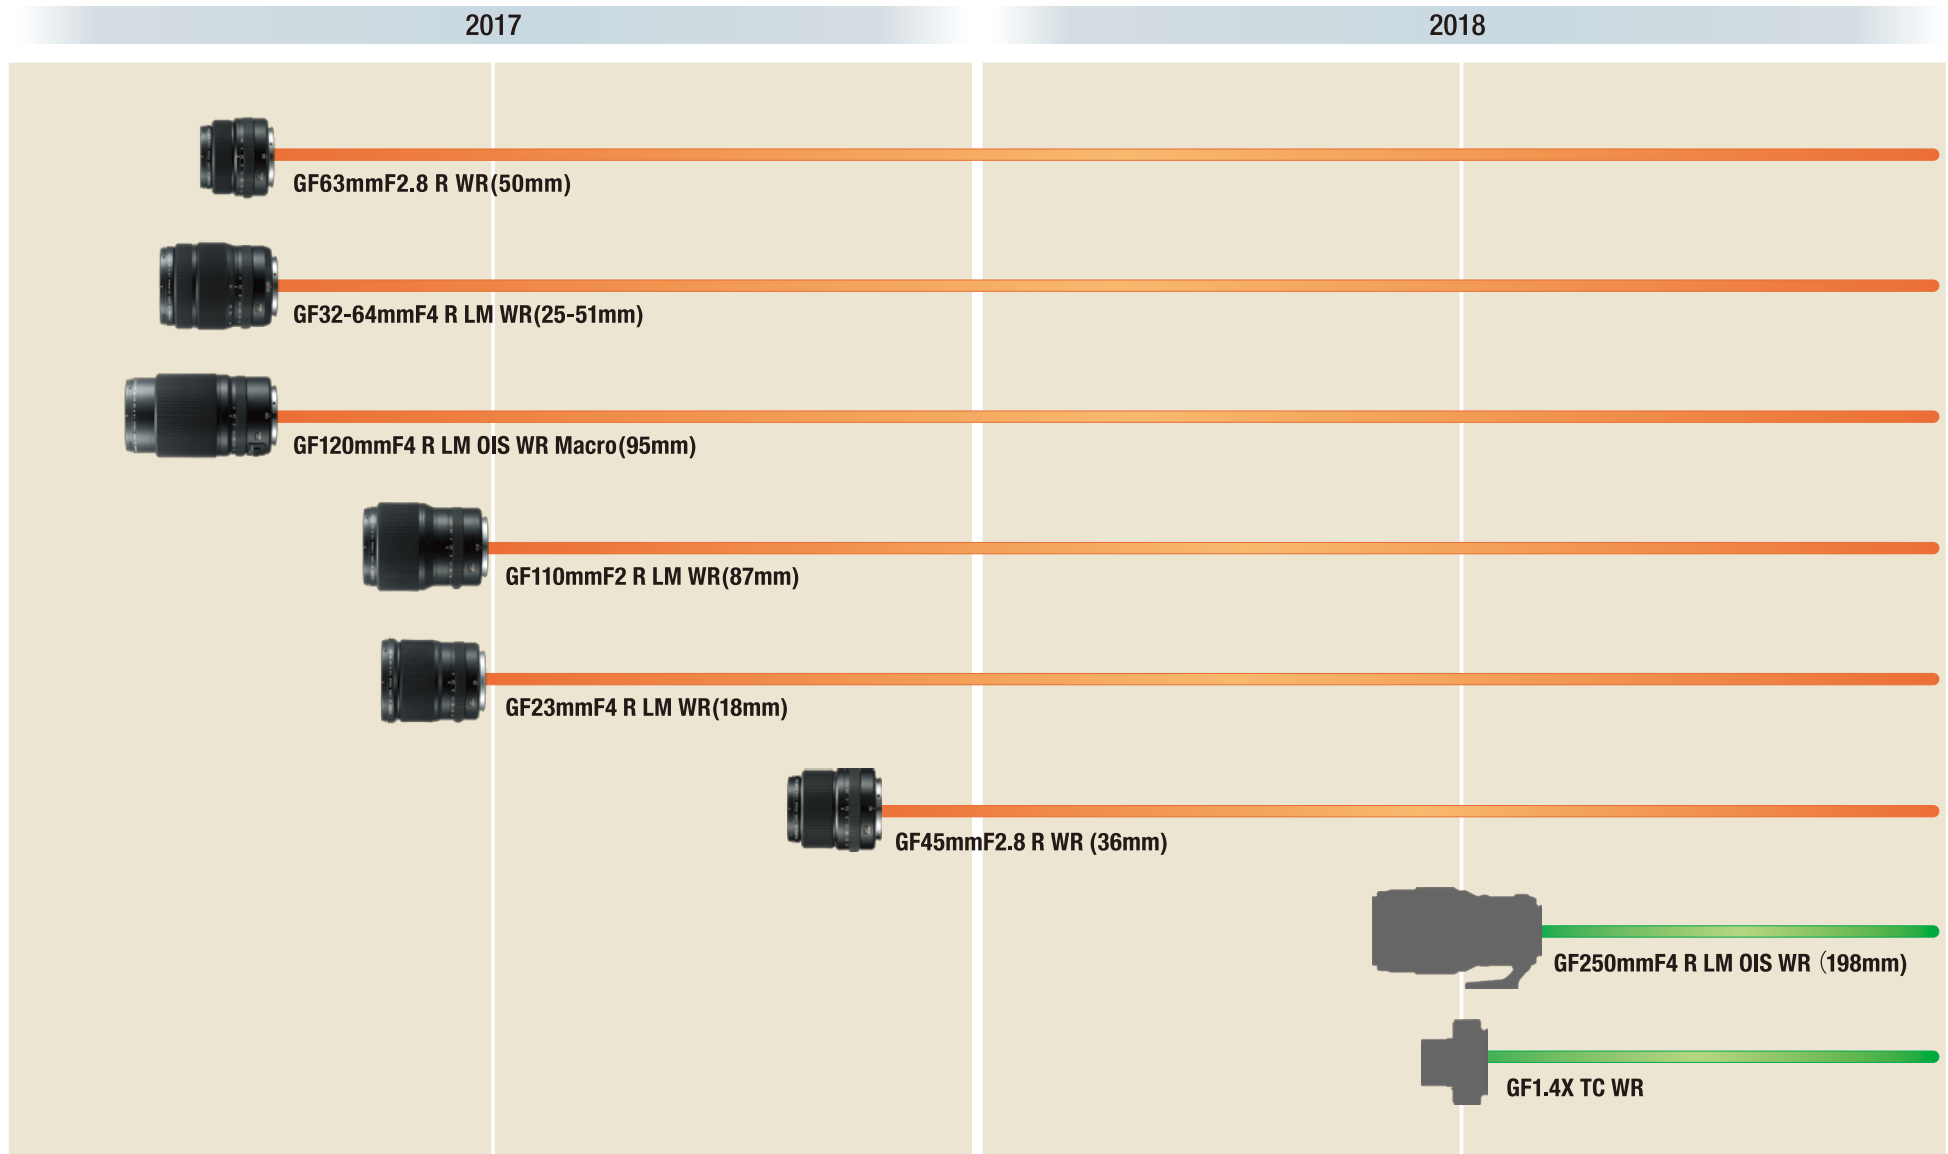

# G MOUNT Lens Roadmap

Focal length (35mm format equiv.)

- © The images shown are different from the products' final exterior design.
- © The above roadmap is as of September 2017. Product specifications are subject to change.
- © The figures in brackets are equivalent focal lengths in the 35mm film format.